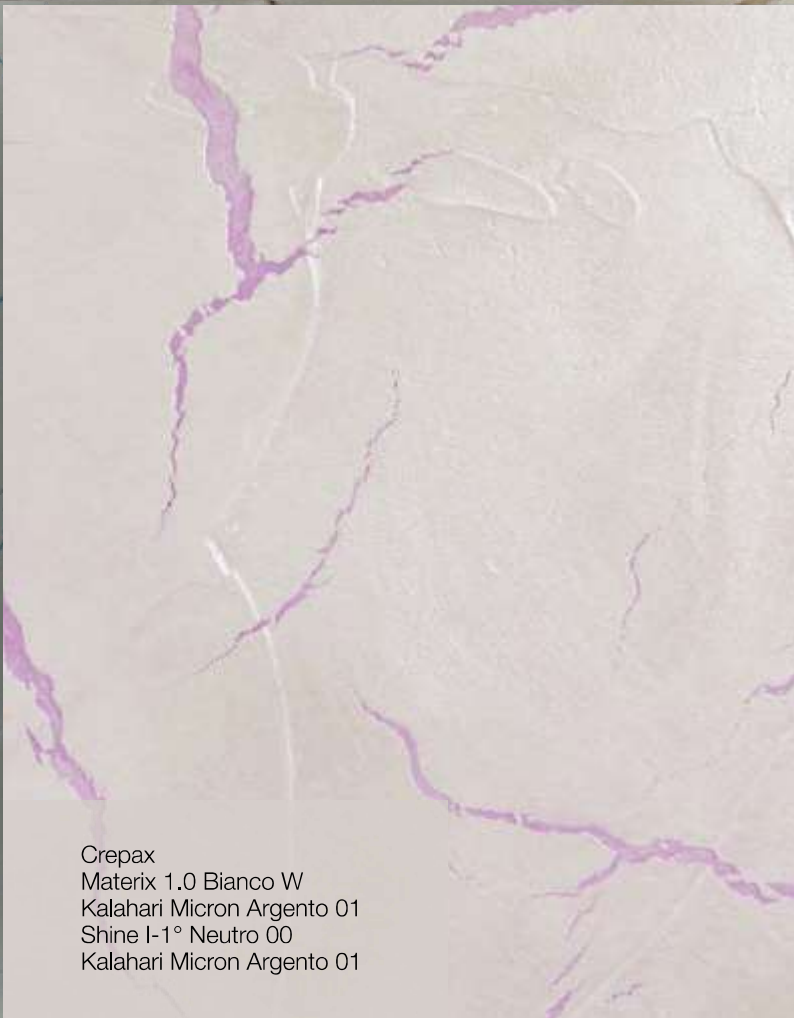

## *Just like earth parched by the sun*

*Vigorous veins trace furrows in unexpected directions, leaving colours to emerge in many shapes and dimensional thicknesses.*

Crepax  
Materix 1.0 R-4° Bianco W  
Kalahari Micron Rame 05  
Shine R-5° Neutro 00  
Kalahari Micron Rame 05

# Effetto Spaccante

Colori indicativi - Indicative colors - Couleurs indicatifs

Crepax  
Materix 1.0 Bianco W  
Kalahari Micron Argento 01  
Shine P-1° Neutro 00  
Kalahari Micron Argento 01

Crepax  
Materix 1.0 Bianco W  
Kalahari Micron Argento 01  
Shine L-1° Neutro 00  
Kalahari Micron Argento 01