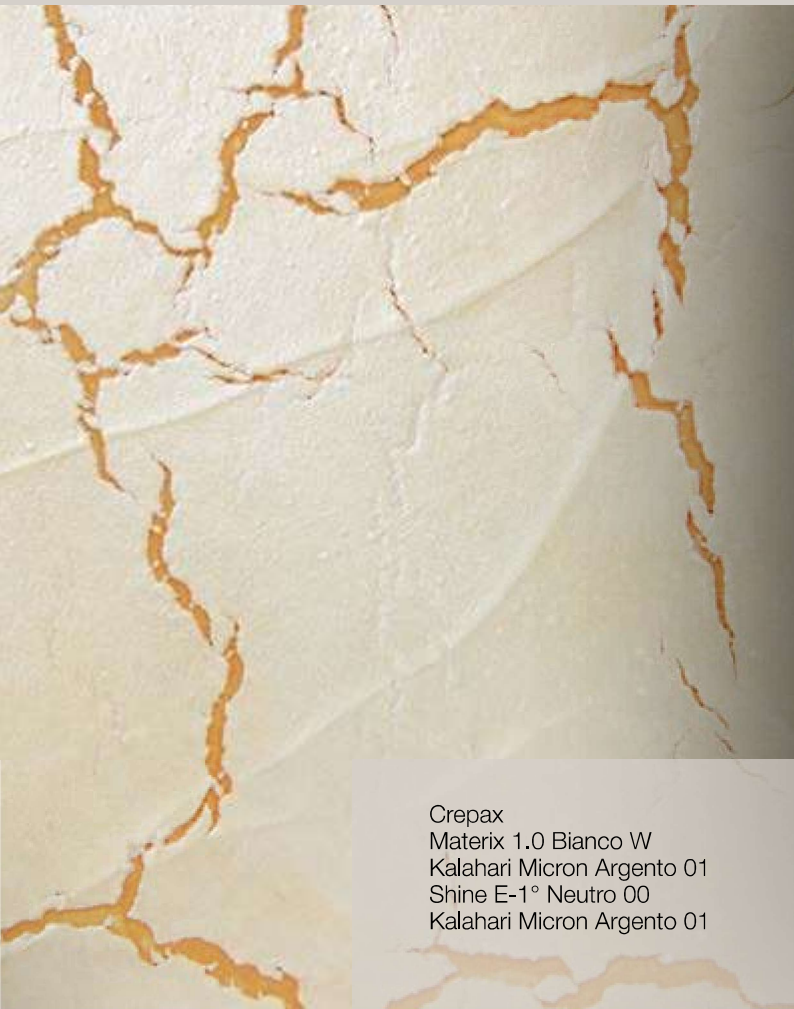

Crepax
Materix 1.0 Bianco W
Kalahari Micron Argento 01
Shine E-1° Neutro 00
Kalahari Micron Argento 01